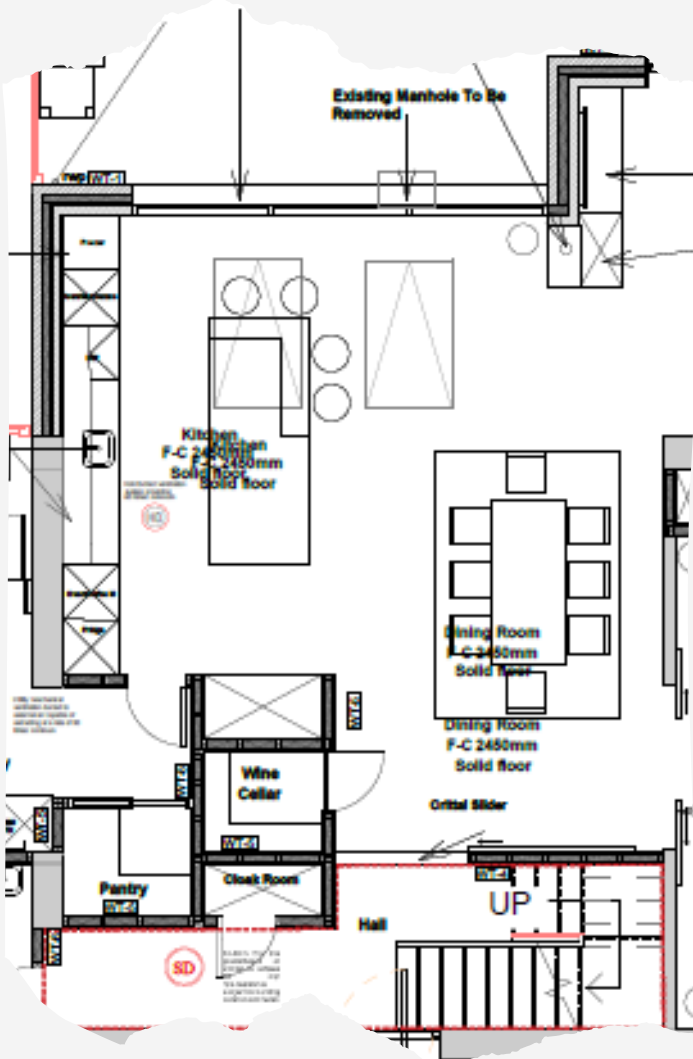

KITCHEN & DINING