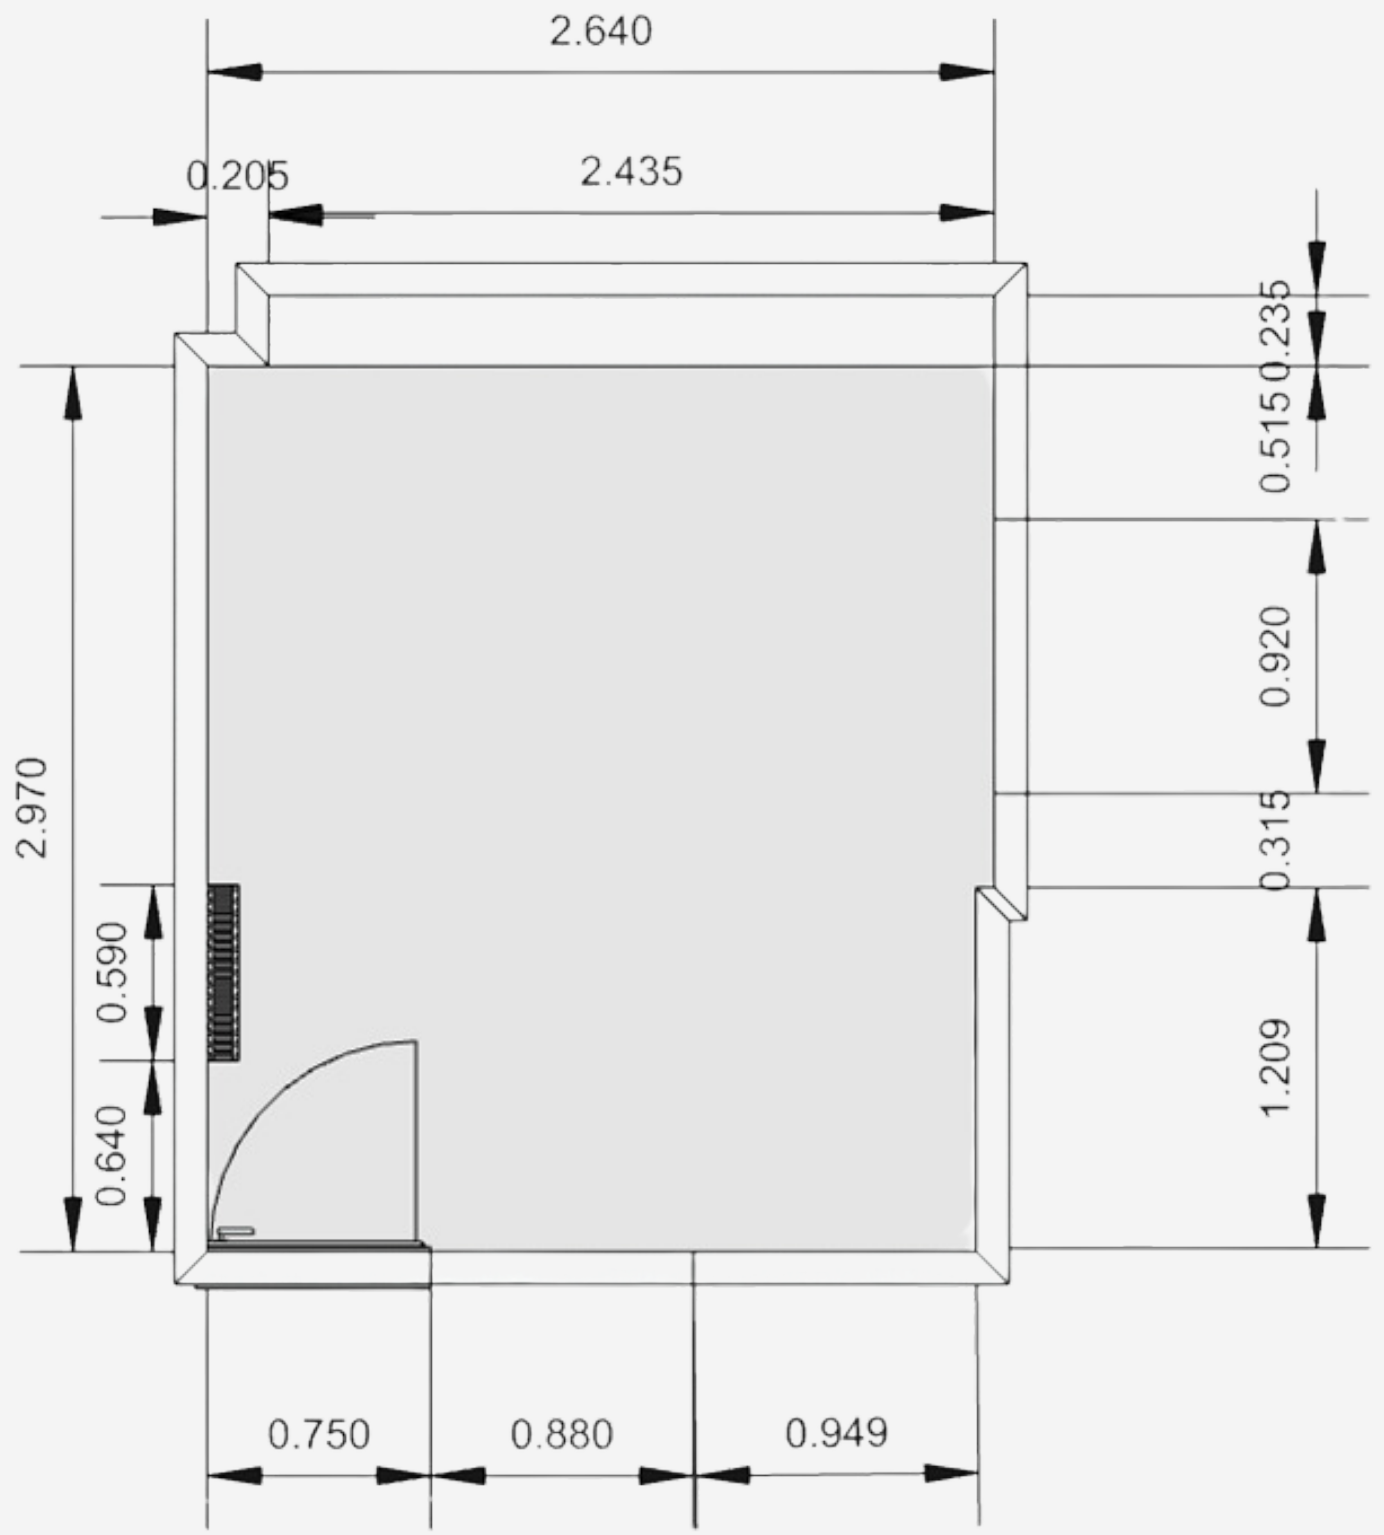

BATHROOM REFURBISHMENT
Hyde Road Woodley

04