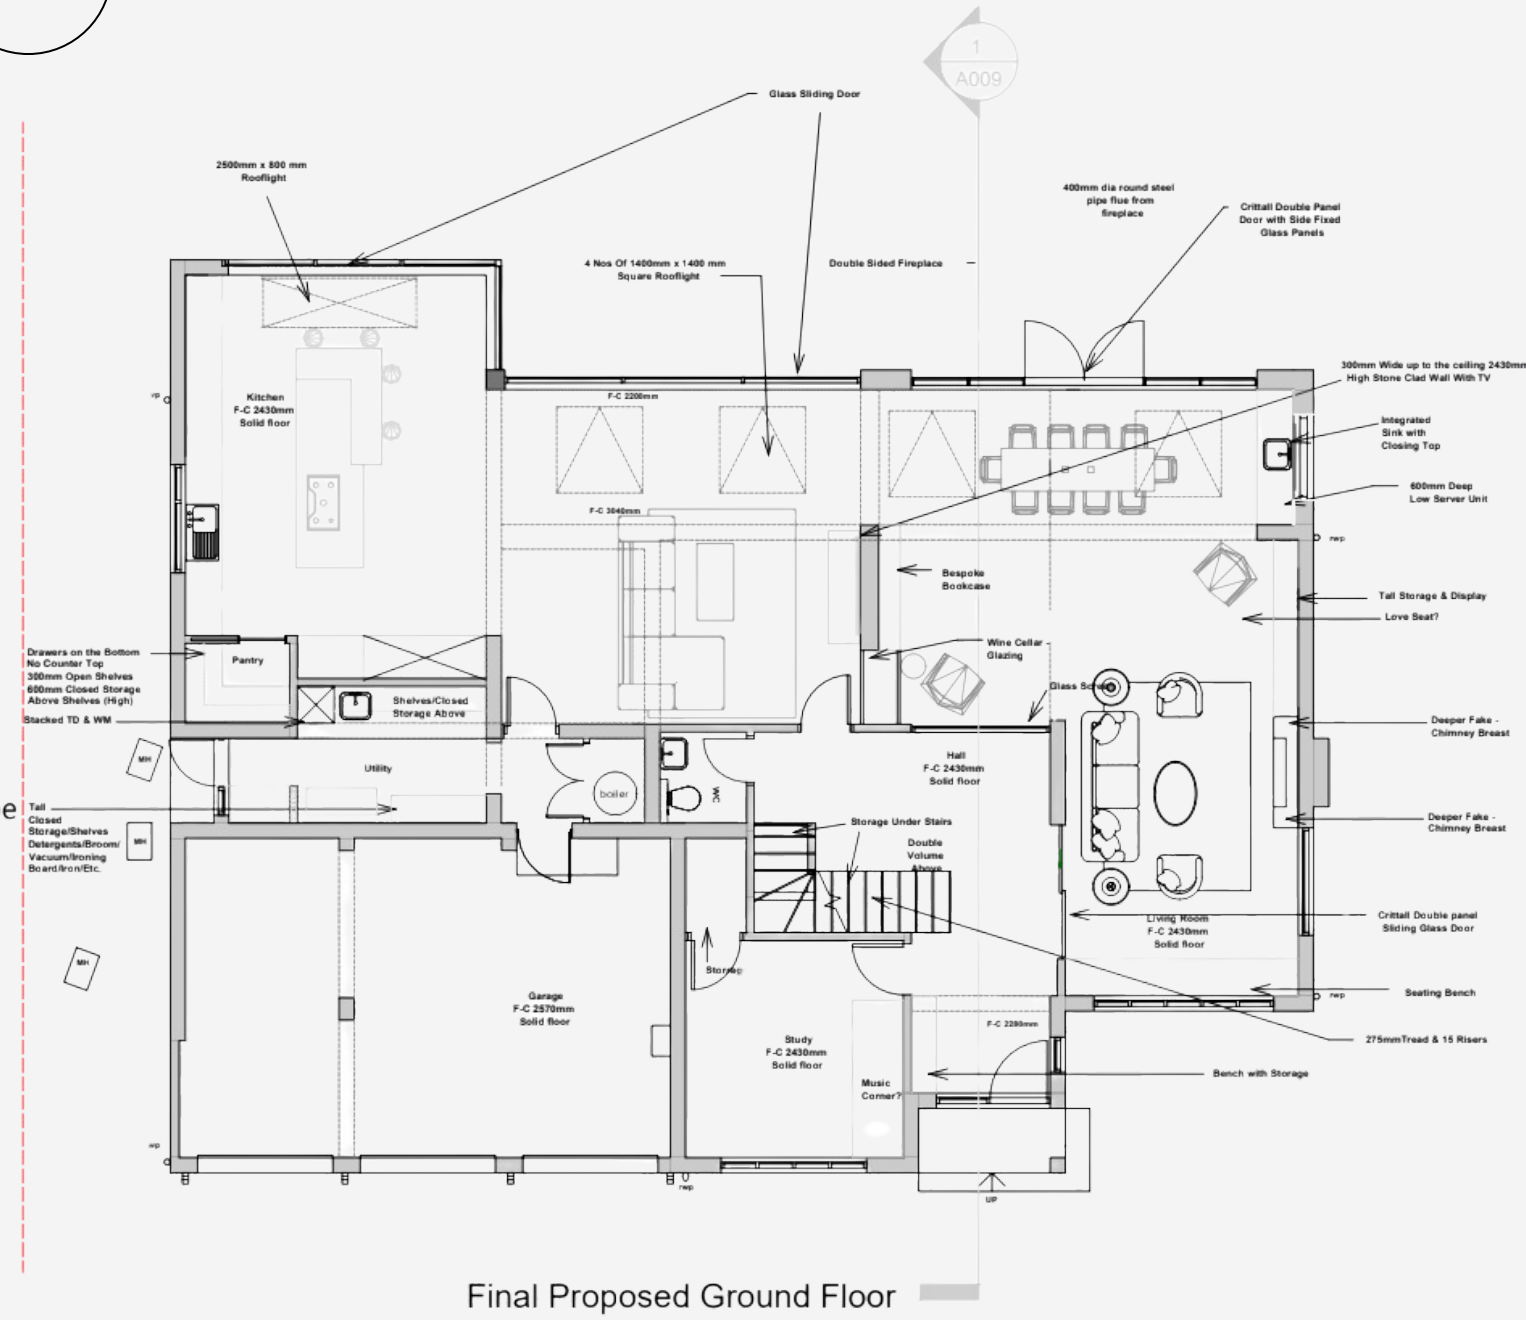

HOUSE RENOVATION

Squirrels Chase

01

Monckton Combe