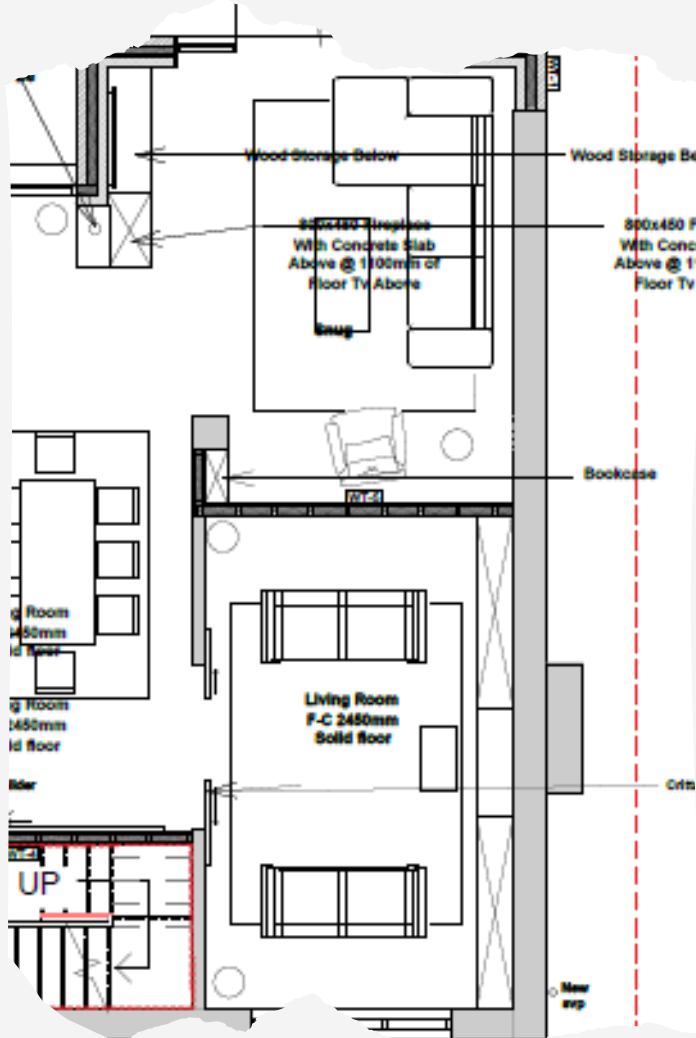

# JOINERY

height: 2430mm

# LIVING ROOM